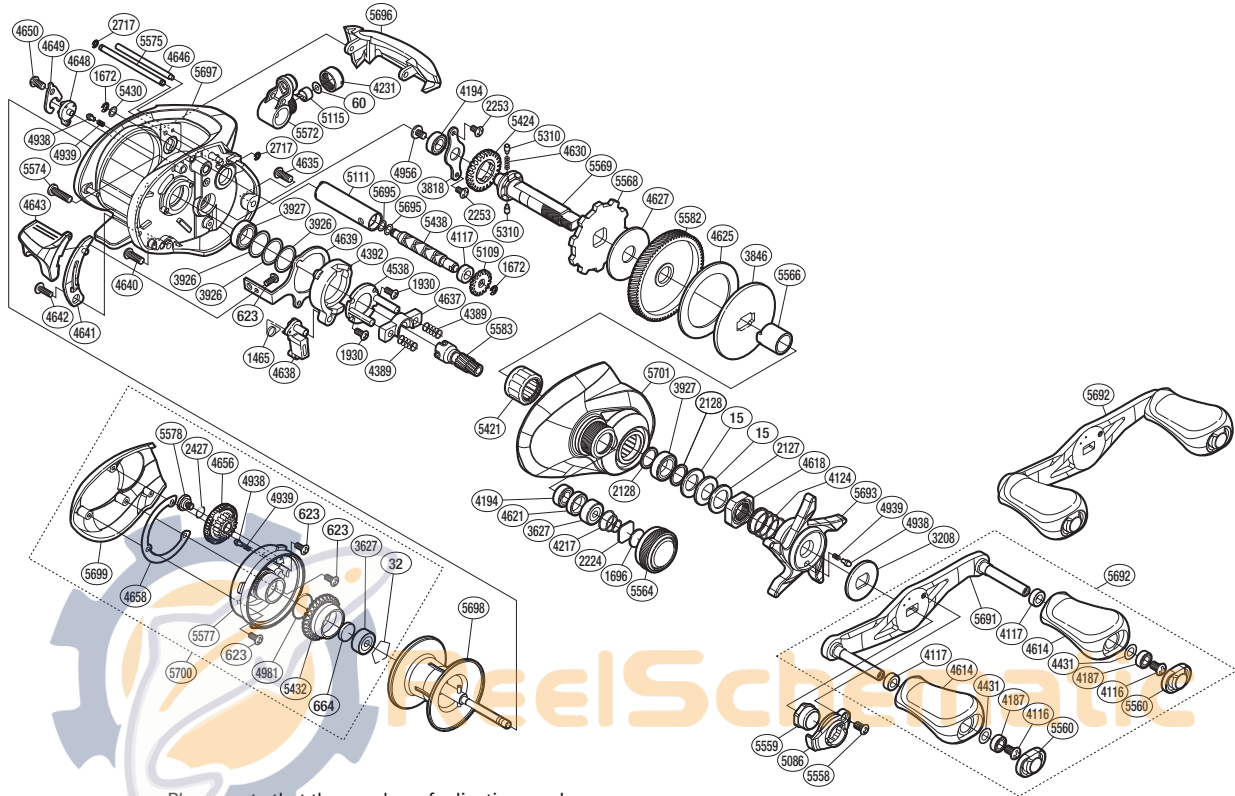

SHIMANO

CHRONARCH

SA-RB

CH G-150HG

Please note that the number of adjusting washers may not be the same as shown in the exploded views. (Adjustment will vary with each individual product.)

(51RH29F150X)

Part No.	Description	Part No.	Description	Part No.	Description
BNT0015	Drag Spring Washer	BNT4538	Clutch Cam Retainer	BNT5424	Idle Gear
BNT0032	Bearing Retainer	BNT4614	Handle Knob	BNT5430	Washer
BNT0060	Spacer	BNT4618	Star Drag Nut	BNT5432	Brake Pipe Gear Assembly
BNT0623	Screw	BNT4621	Bearing Spacer	BNT5438	Worm Shaft
BNT0664	Spacer B	BNT4625	Drag Washer	BNT5558	Screw
BNT1465	Clutch Pawl Spring	BNT4627	Drag Washer	BNT5559	Handle Nut
BNT1672	E Lock	BNT4630	Idle Gear Spring	BNT5560	Handle Knob Seal
BNT1696	Cast Control Spacer	BNT4635	Screw	BNT5564	Cast Control Cap
BNT1930	Screw	BNT4637	Yoke	BNT5566	Roller Clutch Inner Tube
BNT2127	Star Drag Spacer	BNT4638	Clutch Pawl	BNT5568	Anti-Reverse Ratchet
BNT2128	Bearing Washer	BNT4639	Clutch Plate	BNT5569	Drive Shaft
BNT2224	Spool Tension Spacer	BNT4640	Screw	BNT5572	Line Guide Assembly
BNT2253	Screw	BNT4641	Clutch Bar Guide	BNT5574	Screw
BNT2427	O Ring	BNT4642	Screw	BNT5575	Line Guard
BNT2717	E Lock	BNT4643	Quick-Fire li Clutch Bar Assembly	BNT5577	Brake Case Assembly
BNT3208	Star Drag Click Plate	BNT4646	Stabilizer Bar	BNT5578	Screw
BNT3627	Ball Bearing	BNT4648	Side Plate Cam Lever	BNT5582	Drive Gear
BNT3818	Drive Shaft Retainer	BNT4649	Cam Lever Retainer	BNT5583	Pinion Gear
BNT3846	Key Washer	BNT4650	Screw	BNT5691	Handle Shank Assembly
BNT3926	Washer	BNT4656	Br Dial	BNT5692	Handle Assembly
BNT3927	Ball Bearing	BNT4658	Washer	BNT5693	Star Drag
BNT4116	Screw	BNT4938	Click Pin	BNT5695	Washer
BNT4117	Bushing	BNT4939	Click Spring	BNT5696	Level Wind Protector
BNT4124	Star Drag Spring	BNT4956	Screw	BNT5697	Frame Assembly
BNT4187	Ball Bearing	BNT4981	O Ring	BNT5698	Spool Assembly
BNT4194	Ball Bearing	BNT5086	Handle Retainer	BNT5699	Left Side Plate
BNT4217	Spool Tension Spring	BNT5109	Idle Gear	BNT5700	Left Side Plate Assembly
BNT4231	Pawl Cap	BNT5111	Level Wind Guard	BNT5701	Right Side Plate Assembly
BNT4389	Yoke Spring	BNT5115	Line Guide Pawl		
BNT4392	Clutch Cam	BNT5310	Idle Gear Pin		
BNT4431	Washer	BNT5421	Roller Clutch Bearing	BNT4692	B-100 Oil (accessory)